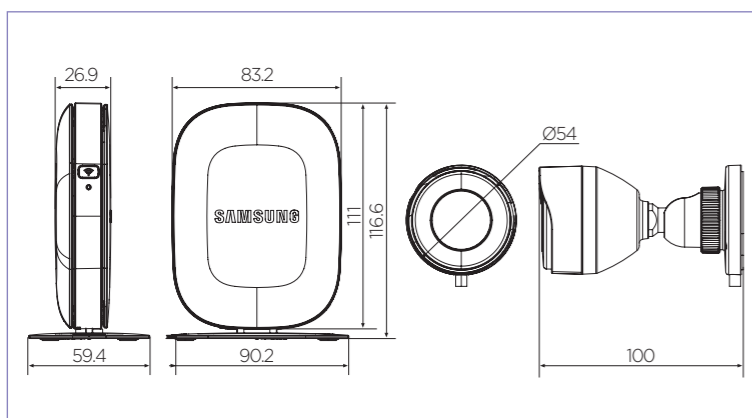

Dimensions

Unit : mm (inch)

Contents

Specifications

SNH - E6440BN	
Video	
Imaging Device	1/2.8" 2M CMOS
Effective Pixels	1944(H) x 1224(V)
Scanning System	Progressive
Low Light Performance	0.3Lux(Color), 0Lux(Black / White)
Lens	
Focal Length (Zoom Ratio)	2.8mm
Angular Field of View	D:128°, H:111°, V:62°
Focus Control	Fixed Lens
Operational	
IR LED	850nm
Viewable Length	15m
On Screen Display	Time Display Only(on/off)
Day & Night	Auto (True D/N)
WDR	N/A
Motion Detection	Off / On
Audio Detection	Off / On (When connect external Spk/Mic)
White Balance	Auto
Digital Zoom	4x
Flip / Mirror	Off / On
Intelligent Video Analytics	3 Motion Zone
Network	
Ethernet	RJ-45 (10/100BASE-T)
Wireless	Wi-Fi 802.11b/g/n (Single Band)
Video Compression Format	H.264, Motion JPEG
Resolution	1920x1080 / 1280x720 / 640x360
Max. Framerate	H.264, 1920x1080 20FPS
Streaming Capability	Multiple Streaming (Up to 5 Profiles)
Audio I/O	External Spk/Mic
Audio Compression Format	G.711, G.726
Audio Communication	Bi-directional(Half duplex)
IP	IPv4
Protocol	TCP/IP, DHCP, SMTP, DNS, RTSP, RTCP, RTP, HTTP, TCP, UDP, STUN, TURN, XMPP, uPNP, SNTp, IPv4, ICMP, Bonjour, SUNAPI
Security	SSL(AES 256bit)
Streaming Method	Unicast
Max. User Access	up to 5 users at unicast mode
Memory Slot	microSD/SDHC, up to 32GB
PC OS Support (Web Viewer)	Windows XP / 7 / 8 or higher(Only Desktop UI), MAC OSX10.7 or higher
Mobile OS Support (Mobile Viewer)	Android OS : 4.x or higher, iOS : iOS6 or higher
Supported Browser	Internet Explorer 9.0 or Higher Firefox 9.0 or Higher Chrome 15.0 or Higher Safari 5.1 or Higher
Environmental	
Operating Temperature / Humidity	0°C - +40°C (+32°F - +104°F) / 20% - 80% RH
Ingress Protection	IP66(Camera Part), Indoor (Body Part)
Electrical	
Input Voltage / Current	9V/1A
Power Consumption	Max 9W
Mechanical	
Color / Material	White
Dimension (WxHxD)	ø54/104mm(Camera Part), 83.2x111.2x26.9mm (Body Part)
Weight	568g