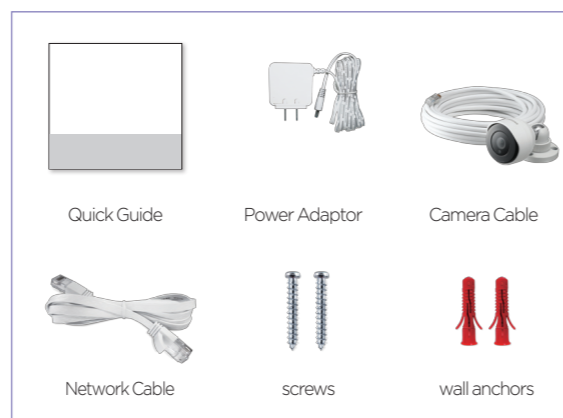

Contents

Specifications

SNH - E6440BN	
Video	
Imaging Device	1/2.8" 2M CMOS
Effective Pixels	1944(H) x 1224(V)
Scanning System	Progressive
Low Light Performance	0.3Lux(Color), 0Lux(Black / White)
Lens	
Focal Length (Zoom Ratio)	2.8mm
Angular Field of View	D:128°, H:111°, V:62°
Focus Control	Fixed Lens
Operational	
IR LED	850nm
Viewable Length	15m
On Screen Display	Time Display Only(on/off)
Day & Night	Auto (True D/N)
WDR	N/A
Motion Detection	Off / On
Audio Detection	Off / On (When connect external Spk/Mic)
White Balance	Auto
Digital Zoom	4x
Flip / Mirror	Off / On
Intelligent Video Analytics	3 Motion Zone
Network	
Ethernet	RJ-45 (10/100BASE-T)
Wireless	Wi-Fi 802.11b/g/n (Single Band)
Video Compression Format	H.264, Motion JPEG
Resolution	1920x1080 / 1280x720 / 640x360
Max. Framerate	H.264, 1920x1080 20FPS
Streaming Capability	Multiple Streaming (Up to 5 Profiles)
Audio I/O	External Spk/Mic
Audio Compression Format	G.711, G.726
Audio Communication	Bi-directional(Half duplex)
IP	IPv4
Protocol	TCP/IP, DHCP, SMTP, DNS, RTSP, RTCP, RTP, HTTP, TCP, UDP, STUN, TURN, XMPP, uPNP, SNTp, IPv4, ICMP, Bonjour, SUNAPI
Security	SSL(AES 256bit)
Streaming Method	Unicast
Max. User Access	up to 5 users at unicast mode
Memory Slot	microSD/SDHC, up to 32GB
PC OS Support (Web Viewer)	Windows XP / 7 / 8 or higher(Only Desktop UI), MAC OSX10.7 or higher
Mobile OS Support (Mobile Viewer)	Android OS : 4.x or higher, iOS : iOS6 or higher
Supported Browser	Internet Explorer 9.0 or Higher Firefox 9.0 or Higher Chrome 15.0 or Higher Safari 5.1 or Higher
Environmental	
Operating Temperature / Humidity	0°C - +40°C (+32°F - +104°F) / 20% - 80% RH
Ingress Protection	IP66(Camera Part), Indoor (Body Part)
Electrical	
Input Voltage / Current	9V/1A
Power Consumption	Max 9W
Mechanical	
Color / Material	White
Dimension (WxHxD)	ø54/104mm(Camera Part), 83.2x111.2x26.9mm (Body Part)
Weight	568g