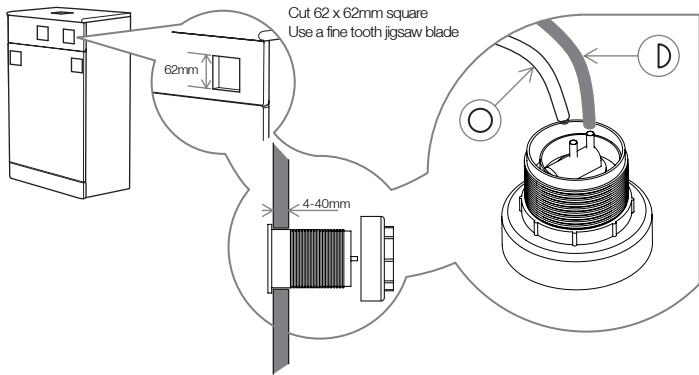

installation of pneumatic push button

The push button can be installed on the top or front panel of a furniture WC unit in a variety of positions. Check for obstructions before cutting any panels.