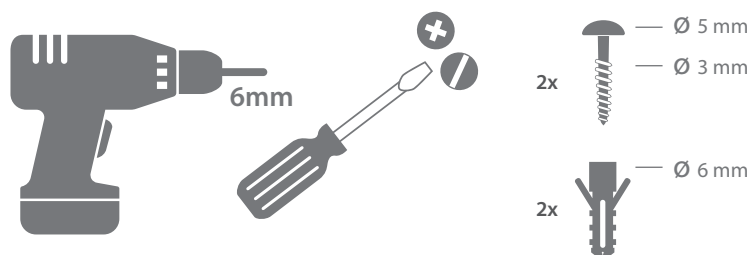

NEEDED TO START (EXCL.)