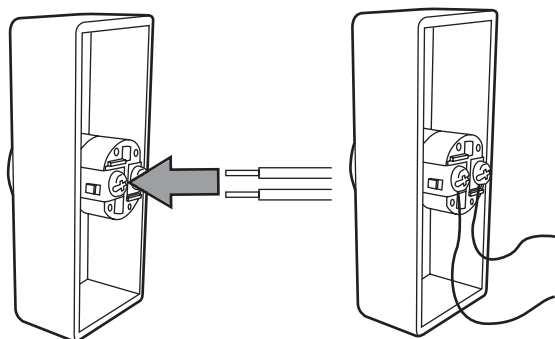

NEEDED TO START (EXCL.)

BOX CONTENT

1

TURN OFF ELECTRICITY

2

3

4

5

6