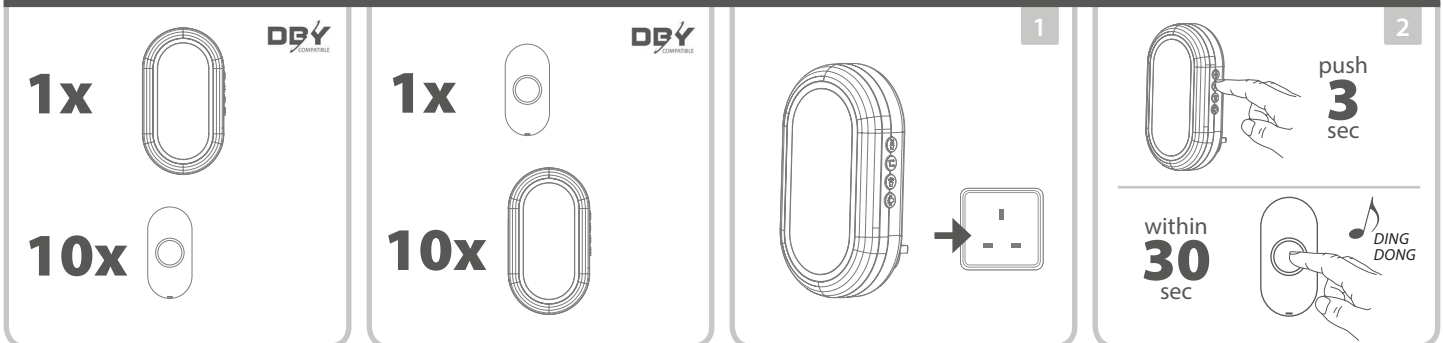

PAIRING MULTIPLE CHIMES | KOPPELN MEHRERER KLINGELN | JUMELAGE DE PLUSIEURS CARILLONS | MEERDERE DEURBELLEN KOPPELEN | ACCOPPIAMENTO MULTIPLO | EMPAREJANDO MÚLTIPLES TIMBRES