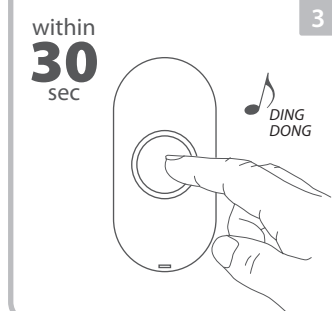

PAIRING | PAARUNG | JUMELAGE | KOPPELEN | ACCOPPIAMENTO | EMPAREJAMIENTO