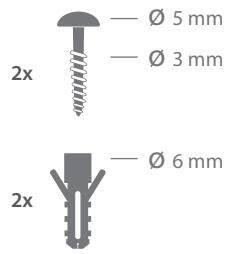

NEEDED TO START (OPTIONAL) (EXCL.)