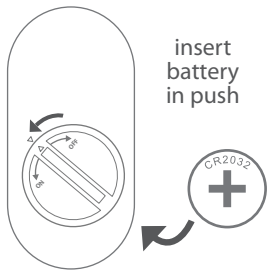

FIRST SET-UP | ERSTEINRICHTUNG | PREMIÈRE CONFIGURATION | EERSTE INSTALLATIE | PRIMO SET-UP | PRIMERA CONFIGURACIÓN