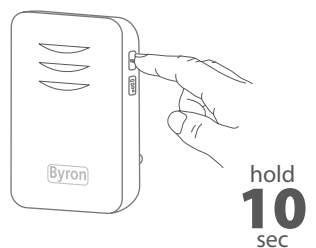

TROUBLESHOOTING | FEHLERBEHEBUNG | RÉOLUTION DE PROBLÈMES | PROBLEMEN OPLOSSEN | RISOLUZIONE DEI PROBLEMI | SOLUCIÓN DE PROBLEMAS

RESET