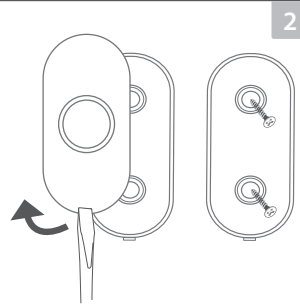

NEEDED TO START (OPTIONAL) (EXCL.)

BOX CONTENT | INHALT | CONTENUS | INHOUD DOOS | CONTENUTO | CONTENIDO DE LA CAJA

FIRST SET-UP | ERSTEINRICHTUNG | PREMIÈRE CONFIGURATION | EERSTE INSTALLATIE | PRIMO SET-UP | PRIMERA CONFIGURACIÓN

INSTALLATION | INSTALLATION | INSTALLATION | INSTALLATIE | INSTALLAZIONE | INSTALACIÓN

or

PAIRING | PAARUNG | JUMELAGE | KOPPELEN | ACCOPPIAMENTO | EMPAREJAMIENTO

TROUBLESHOOTING | FEHLERBEHEBUNG | RÉOLUTION DE PROBLÈMES | PROBLEMEN OPLOSSEN | RISOLUZIONE DEI PROBLEMI | SOLUCIÓN DE PROBLEMAS

RESET