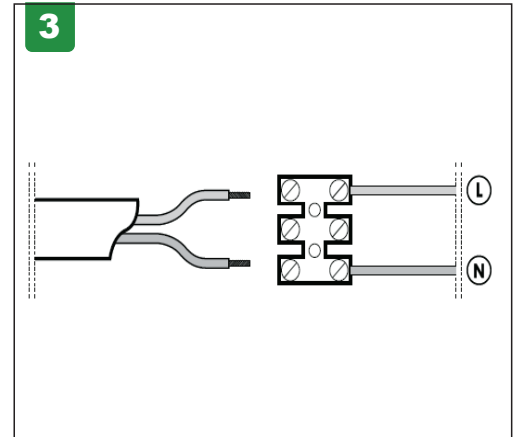

Installation Instructions

Instrucciones de instalación, Instructions d'installation, Installationsanleitung, إرشادات التركيب

Installatie-instructies, Instruções de instalação, Installatie-instructies,

設置手順説明, Οδηγίες εγκατάστασης

Product Code: [4L1/2219 - 2220]

Please Visit
<https://4liteuk.com>
downloads for our warranty
and translations

Ansell Electrical Products
Unit 6B, Stonecross Industrial
Park,
Yew Tree Way,
Warrington,
WA3 3JD