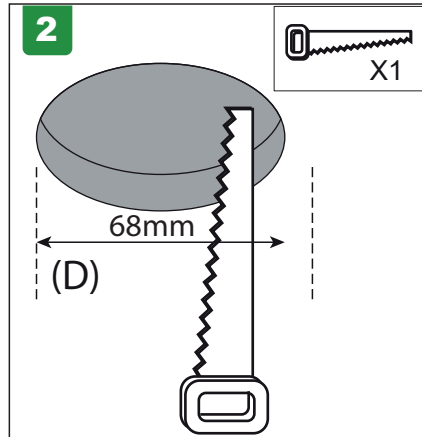

Installation Instructions

Instrucciones de instalación, Instructions d'installation, Installationsanleitung, إرشادات التركيب

Installatie-instructies, Instruções de instalação, Installatie-instructies,

設置手順説明, Οδηγίες εγκατάστασης

Product Code: [4L1/2219 - 2220]

Please Visit
<https://4liteuk.com>
downloads for our warranty
and translations

Ansell Electrical Products
Unit 6B, Stonecross Industrial
Park,
Yew Tree Way,
Warrington,
WA3 3JD