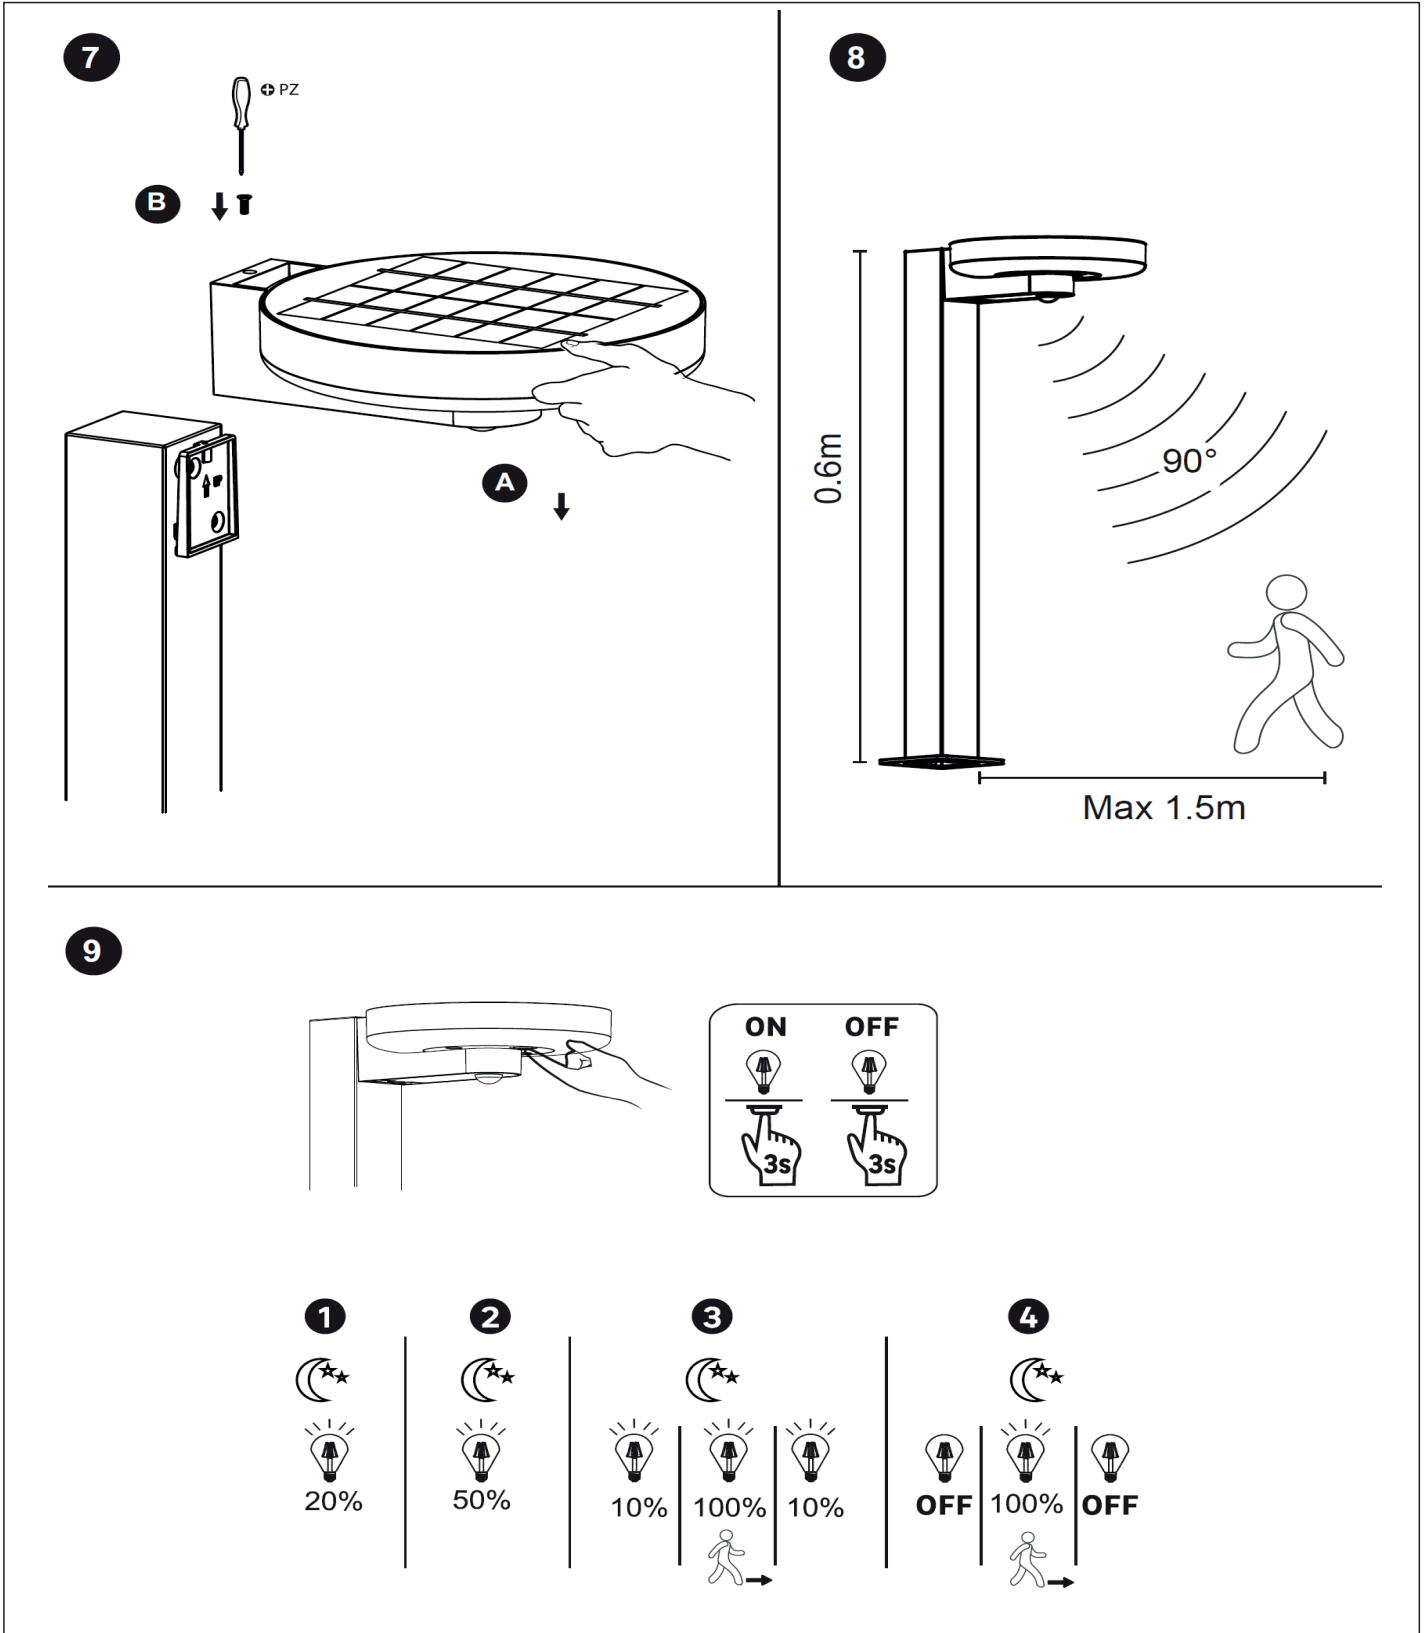

Ansell Electrical Products
Unit 6B, Stonecross Industrial
Park,
Yew Tree Way,
Warrington,
WA3 3JD

Ansell (Sales & Distribution)
Unit 2, M2 Business Park,
Duncrue Street,
Belfast,
BT3 9AQ

Ansell (Sales & Distribution) Republic of Ireland Limited
Unit G1, Block G,
Calmount Park, Calmount Avenue
Dublin 12,
D12 TH56