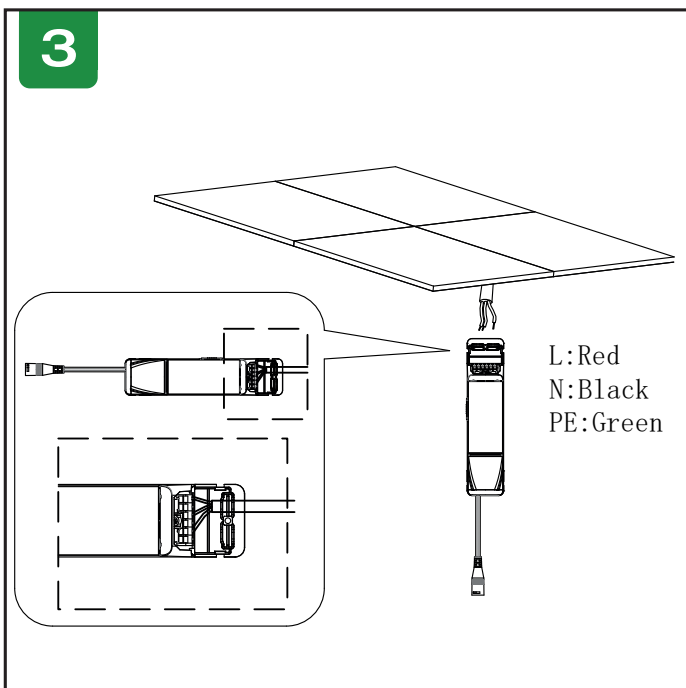

設置手順説明, Οδηγίες εγκατάστασης

Product Code: [4L1/4013/ ]

Please Visit

<https://4liteuk.com>

downloads for our warranty and translations

Ansell Electrical Products  
Unit 6B, Stonecross Industrial  
Park,  
Yew Tree Way,  
Warrington,  
WA3 3JD