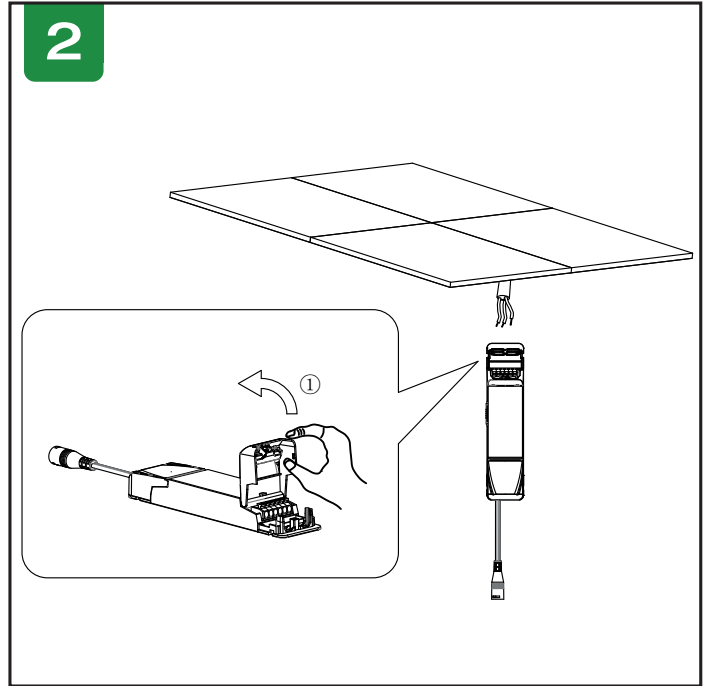

設置手順説明, Οδηγίες εγκατάστασης

Product Code: [4L1/4013/ ]

Please Visit

<https://4liteuk.com>

downloads for our warranty and translations

Ansell Electrical Products  
Unit 6B, Stonecross Industrial  
Park,  
Yew Tree Way,  
Warrington,  
WA3 3JD