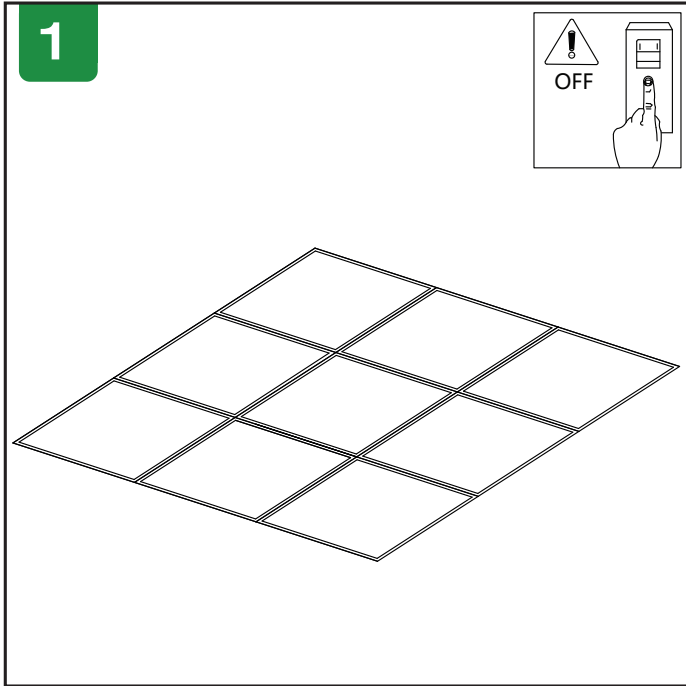

設置手順説明, Οδηγίες εγκατάστασης

Product Code: [4L1/4013/ ]

Please Visit

<https://4liteuk.com>

downloads for our warranty and translations

Ansell Electrical Products  
Unit 6B, Stonecross Industrial  
Park,  
Yew Tree Way,  
Warrington,  
WA3 3JD