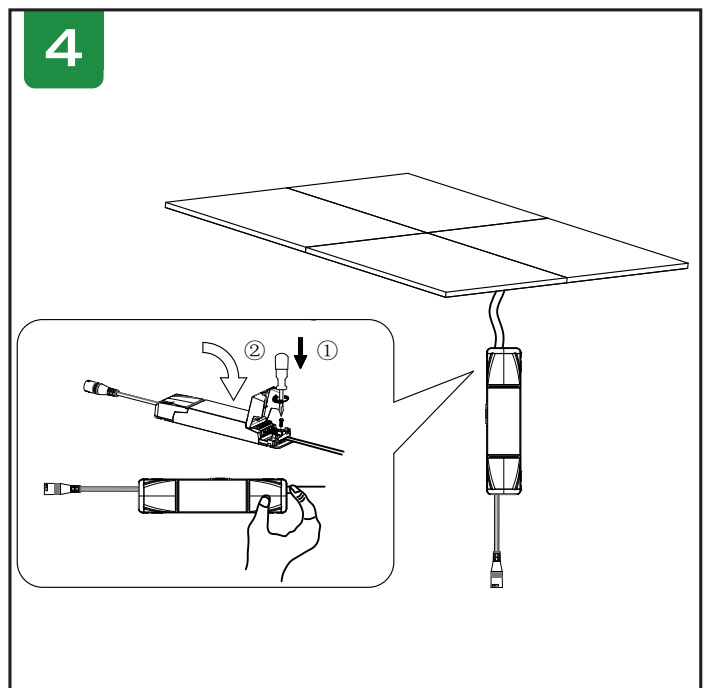

設置手順説明, Οδηγίες εγκατάστασης

Product Code: [4L1/4013/ ]

Please Visit

<https://4liteuk.com>

downloads for our warranty and translations

Ansell Electrical Products  
Unit 6B, Stonecross Industrial  
Park,  
Yew Tree Way,  
Warrington,  
WA3 3JD