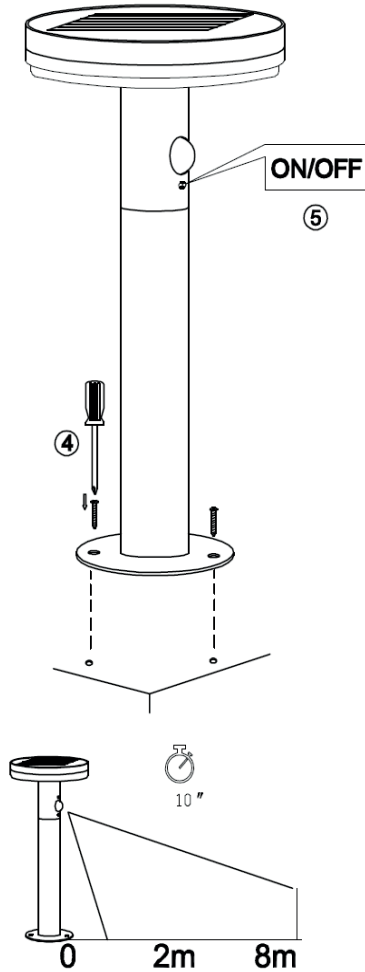

VERSION 2

Ansell Electrical Products
Unit 6B, Stonecross Industrial
Park,
Yew Tree Way,
Warrington,
WA3 3JD

Ansell (Sales & Distribution)
Unit 2, M2 Business Park,
Duncrue Street,
Belfast,
BT3 9AQ

Ansell (Sales & Distribution) Republic of Ireland Limited
Unit G1, Block G,
Calmount Park, Calmount Avenue
Dublin 12,
D12 TH56

Warrington Tel: +44 (0)1942 433333

Belfast Tel: +44 (0)2890 773750

International Tel: +44 (0)1942 433343

Spain Tel: 00 34 938 005642