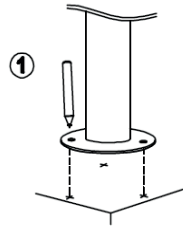

Installation Instructions

Instrucciones de instalación, Instructions d'installation, Installationsanleitung, إرشادات التركيب

Installatie-instructies, Instruções de instalação, Installatie-instructies,

設置手順説明, Οδηγίες εγκατάστασης

Product Code: [4L2/6014]
[4L2/6015]

Please Visit
<https://4liteuk.com>
downloads for our warranty
and translations

VERSION 1

VERSION 2

Ansell Electrical Products
Unit 6B, Stonecross Industrial
Park,
Yew Tree Way,
Warrington,
WA3 3JD

Ansell (Sales & Distribution)
Unit 2, M2 Business Park,
Duncrue Street,
Belfast,
BT3 9AQ

Ansell (Sales & Distribution) Republic of Ireland Limited
Unit G1, Block G,
Calmount Park, Calmount Avenue
Dublin 12,
D12 TH56

Warrington Tel: +44 (0)1942 433333

Belfast Tel: +44 (0)2890 773750

International Tel: +44 (0)1942 433343

Spain Tel: 00 34 938 005642