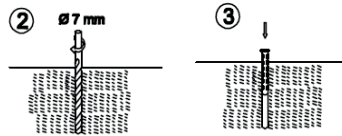

Installation Instructions

Instrucciones de instalación, Instructions d'installation, Installationsanleitung, إرشادات التركيب

Installatie-instructies, Instruções de instalação, Installatie-instructies,

設置手順説明, Οδηγίες εγκατάστασης

Product Code: [4L2/6014]
[4L2/6015]

Please Visit
<https://4liteuk.com>
downloads for our warranty
and translations

VERSION 1

VERSION 2

Ansell Electrical Products
Unit 6B, Stonecross Industrial
Park,
Yew Tree Way,
Warrington,
WA3 3JD

Ansell (Sales & Distribution)
Unit 2, M2 Business Park,
Duncrue Street,
Belfast,
BT3 9AQ

Ansell (Sales & Distribution) Republic of Ireland Limited
Unit G1, Block G,
Calmount Park, Calmount Avenue
Dublin 12,
D12 TH56

Warrington Tel: +44 (0)1942 433333

Belfast Tel: +44 (0)2890 773750

International Tel: +44 (0)1942 433343

Spain Tel: 00 34 938 005642