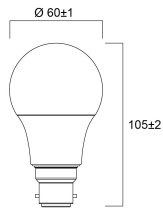

TECHNICAL DRAWINGS