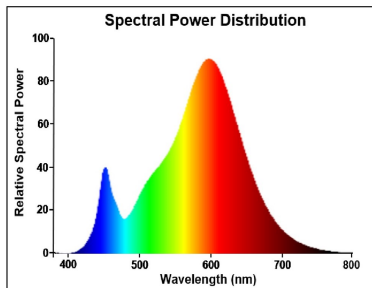

ToLEDo GLS

ToLEDo GLS V7 470LM 827 B22 SL

0029575

Packaging single width (cm)	6.0
Packaging single depth (cm)	11.2
DUN14 (outer)	15410288295753
Units per outer package	6
Packaging outer length / height (cm)	18.8
Packaging outer width (cm)	12.7
Packaging outer depth (cm)	12.0

Safety data

Optimal operating condition (°C)	-20-40
Breakage cleaning instructions	Not applicable
Special purpose lamp	No
Dry applications use only	Yes
Suitable for household illumination	Yes
Safety message	Not Suitable for totally enclosed fixtures

PHOTOMETRY

TECHNICAL DRAWINGS