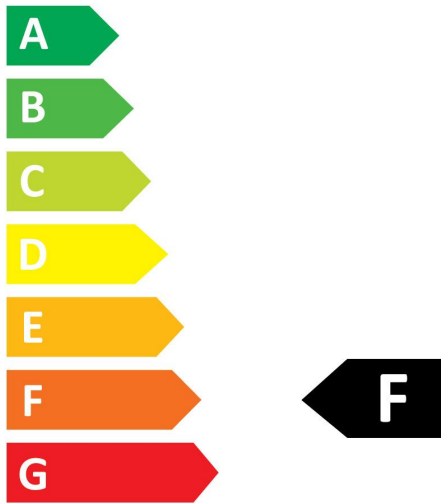

ToLEDo GLS

ToLEDo GLS V7 470LM 827 B22 SL

0029575

Packaging single width (cm)	6.0
Packaging single depth (cm)	11.2
DUN14 (outer)	15410288295753
Units per outer package	6
Packaging outer length / height (cm)	18.8
Packaging outer width (cm)	12.7
Packaging outer depth (cm)	12.0

Safety data

Optimal operating condition (°C)	-20-40
Breakage cleaning instructions	Not applicable
Special purpose lamp	No
Dry applications use only	Yes
Suitable for household illumination	Yes
Safety message	Not Suitable for totally enclosed fixtures

PHOTOMETRY

TECHNICAL DRAWINGS

ToLEDo GLS

ToLEDo GLS V7 470LM 827 B22 SL

0029575

SYLVANIA

0029575

5
kWh/1000h

2019/2015