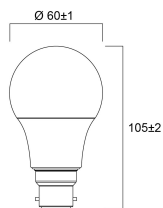

TECHNICAL DRAWINGS