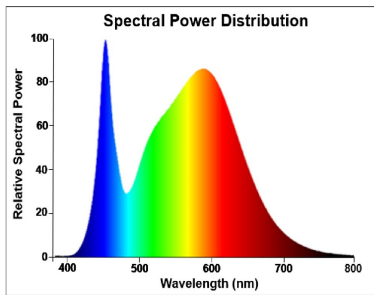

RefLED ES50

RefLED ES50 V6 610LM 840 36 SL5

0029186

DUN14 (outer)	15410288291861
Units per outer package	6
Packaging outer length / height (cm)	9.2
Packaging outer width (cm)	20.2
Packaging outer depth (cm)	32.3

Safety data

Optimal operating condition (°C)	-20-40
Breakage cleaning instructions	Not applicable
Special purpose lamp	No
Dry applications use only	Yes
Suitable for household illumination	Yes
Safety message	Not Suitable for totally enclosed fixtures

PHOTOMETRY

TECHNICAL DRAWINGS