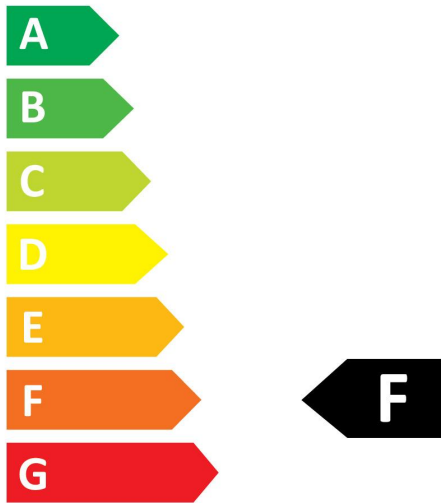

RefLED ES50

RefLED ES50 V6 610LM 840 36 SL5

0029186

Product features

- Compact, energy efficient and exceptional value LED GU10 lamp
- Same shape and size as halogen GU10 lamp
- Compact Cluster SMD technology enabling high efficiency with halogen look
- Reduced visible heat sink from the front
- Available in 36 degree beam angle
- High lumen efficacy
- 15,000 hours average rated life
- 3 years warranty

PRODUCT OVERVIEW

Product name	RefLED ES50 V6 610LM 840 36 SL5
Technology	LED
Watt (Rated) (W)	7
Cap/Base	GU10
Fixture rating	Open
General application	Hospitality, Museums & Galleries, Residential & Consumer
ETIM Class	EC001959
Warranty	3 years
Colour temperature (K)	4000
Light colour	Warm White
CRI (Ra)	80
Colour Variation Initial (SDCM)	SDCM6
Colour Consistency (SDCM)	6
Beam Angle (°)	36
Photobiological Risk Group	RG1
Wattage (W)	7
Dimmable	No
Average life (Nominal) (h)	15000
Product EAN number	5410288291864

DATA TABLE

General data

Product name	RefLED ES50 V6 610LM 840 36 SL5
Technology	LED
Watt (Rated) (W)	7
Cap/Base	GU10
Fixture rating	Open
General application	Hospitality, Museums & Galleries, Residential & Consumer
Operating temperature range (°C)	-20°C...+40°C

PHOTOMETRY

TECHNICAL DRAWINGS

RefLED ES50

RefLED ES50 V6 610LM 840 36 SL5

0029186

SYLVANIA

0029186

7
kWh/1000h