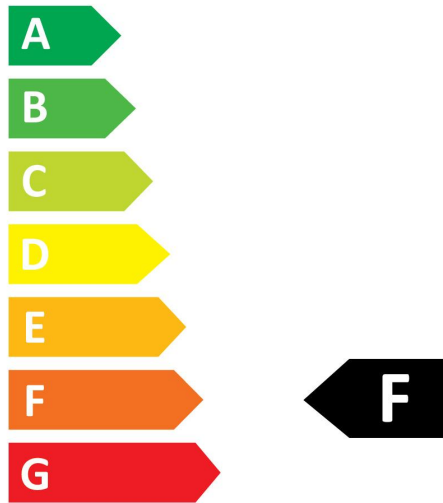

RefLED ES50

RefLED ES50 V6 610LM 840 36 SL5

0029186

Product features

- Compact, energy efficient and exceptional value LED GU10 lamp
- Same shape and size as halogen GU10 lamp
- Compact Cluster SMD technology enabling high efficiency with halogen look
- Reduced visible heat sink from the front
- Available in 36 degree beam angle
- High lumen efficacy
- 15,000 hours average rated life
- 3 years warranty

PRODUCT OVERVIEW

Product name	RefLED ES50 V6 610LM 840 36 SL5
Technology	LED
Watt (Rated) (W)	7
Cap/Base	GU10
Fixture rating	Open
General application	Hospitality, Museums & Galleries, Residential & Consumer
ETIM Class	EC001959
Warranty	3 years
Colour temperature (K)	4000
Light colour	Warm White
CRI (Ra)	80
Colour Variation Initial (SDCM)	SDCM6
Colour Consistency (SDCM)	6
Beam Angle (°)	36
Photobiological Risk Group	RG1
Wattage (W)	7
Dimmable	No
Average life (Nominal) (h)	15000
Product EAN number	5410288291864

PHOTOMETRY

TECHNICAL DRAWINGS

RefLED ES50

RefLED ES50 V6 610LM 840 36 SL5

0029186

SYLVANIA

0029186

7
kWh/1000h

2019/2015

SYLVANIA

RefLED ES50

RefLED ES50 V6 610LM 840 36 SL5

0029186

0029186

7
kWh/1000h

2019/2015