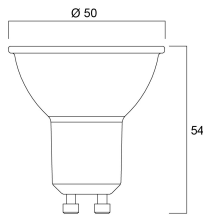

TECHNICAL DRAWINGS