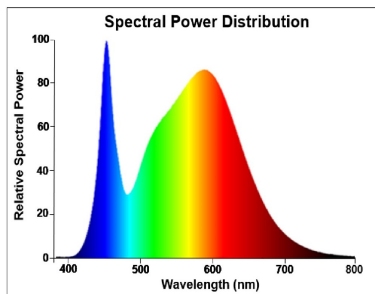

ToLEDo GLS

ToLEDo GLS 806LM 840 E27 SL4

0029639

Packaging single width (cm)	6.1
Packaging single depth (cm)	11.2
DUN14 (outer)	15410288296392
Units per outer package	6
Packaging outer length / height (cm)	37.9
Packaging outer width (cm)	22.1
Packaging outer depth (cm)	12.4

Safety data

Optimal operating condition (°C)	-20-40
Breakage cleaning instructions	Not applicable
Special purpose lamp	No
Dry applications use only	Yes
Suitable for household illumination	Yes
Safety message	Not Suitable for totally enclosed fixtures

PHOTOMETRY

TECHNICAL DRAWINGS