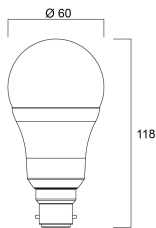

TECHNICAL DRAWINGS