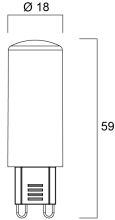

ToLEDo G9 DIMMABLE
ToLEDo G9 350LM DIM 827 SL
0029674

TECHNICAL DRAWINGS