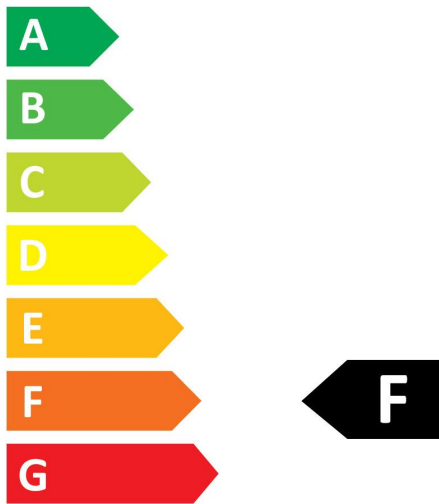

PRODUCT OVERVIEW

Product name	ToLEDo RT Candle CL 470LM 827 E14 SL4
Technology	LED
Watt (Rated) (W)	4.5
Lamp shape	Candle
Cap/Base	E14
Lamp finish	Clear
Fixture rating	Open
General application	Residential & Consumer
ETIM Class	EC001959
Warranty	2 years
Luminous flux (lm)	470
Colour temperature (K)	2700
Light colour	Homelight
CRI (Ra)	80
Colour Variation Initial (SDCM)	SDCM6
Photobiological Risk Group	RG1
Wattage (W)	4.5
Dimmable	No
Average life (Nominal) (h)	15000
IP rating	IP20

Optical data

Luminous flux (lm)	470
Luminous flux (Rated) (lm)	470
Colour temperature (K)	2700
Light colour	Homelight
CRI (Ra)	80
Colour Variation Initial (SDCM)	SDCM6
Photobiological Risk Group	RG1
Lumen maintenance at end of nominal life (%)	70

PHOTOMETRY

TECHNICAL DRAWINGS

ToLEDo Retro Candle

ToLEDo RT Candle CL 470LM 827 E14 SL4
0029551

0029551

5
kWh/1000h

2019/2015

SYLVANIA