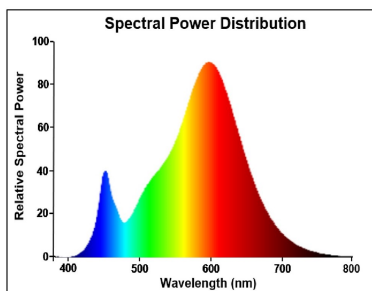

ToLEDo Retro Candle

ToLEDo RT Candle CL 470LM 827 E14 SL4
0029551

Average life (Nominal) (h)	15000
Average life (Rated) (h)	15000

Physical data

IP rating	IP20
Nominal Product Length (mm)	97
Nominal Product Diameter (mm)	35
Weight (kg)	0.084

Packaging

Single packaging type	Carton
Product EAN number	5410288295510
Packaging single length / height (cm)	11.0
Packaging single width (cm)	15.7
Packaging single depth (cm)	3.9
DUN14 (outer)	15410288295517
Units per outer package	6
Packaging outer length / height (cm)	12.0
Packaging outer width (cm)	24.5
Packaging outer depth (cm)	16.2

Safety data

Optimal operating condition (°C)	-20-40
Breakage cleaning instructions	Not applicable
Special purpose lamp	No
Dry applications use only	Yes
Suitable for household illumination	Yes
Safety message	Not Suitable for totally enclosed fixtures

PHOTOMETRY

TECHNICAL DRAWINGS