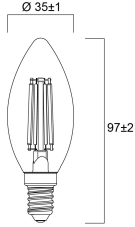

IP rating	IP20
Nominal Product Length (mm)	97
Nominal Product Diameter (mm)	35
Weight (kg)	0.084

Packaging

Single packaging type	Carton
Product EAN number	5410288295510
Packaging single length / height (cm)	11.0
Packaging single width (cm)	15.7
Packaging single depth (cm)	3.9
DUN14 (outer)	15410288295517
Units per outer package	6
Packaging outer length / height (cm)	12.0
Packaging outer width (cm)	24.5
Packaging outer depth (cm)	16.2

PHOTOMETRY

TECHNICAL DRAWINGS

ToLEDo Retro Candle

ToLEDo RT Candle CL 470LM 827 E14 SL4
0029551

0029551

5
kWh/1000h

2019/2015

SYLVANIA