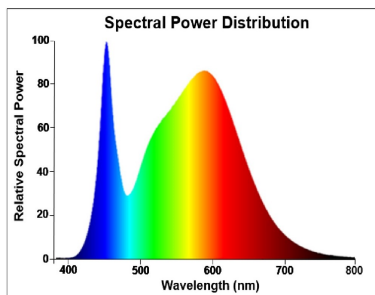

ToLEDo GLS

ToLEDo GLS V8 2450LM 840 E27 SL

0030025

Nominal Product Diameter (mm)	67
Weight (kg)	0.084

Packaging

Single packaging type	Carton
Product EAN number	5410288300252
Packaging single length / height (cm)	7.0
Packaging single width (cm)	7.0
Packaging single depth (cm)	15.2
DUN14 (outer)	15410288300259
Units per outer package	6
Packaging outer length / height (cm)	22.1
Packaging outer width (cm)	15.0
Packaging outer depth (cm)	16.0

Safety data

Optimal operating condition (°C)	-20-40
Breakage cleaning instructions	Not applicable
Special purpose lamp	No
Dry applications use only	Yes
Suitable for household illumination	Yes
Safety message	Not Suitable for totally enclosed fixtures

PHOTOMETRY

TECHNICAL DRAWINGS