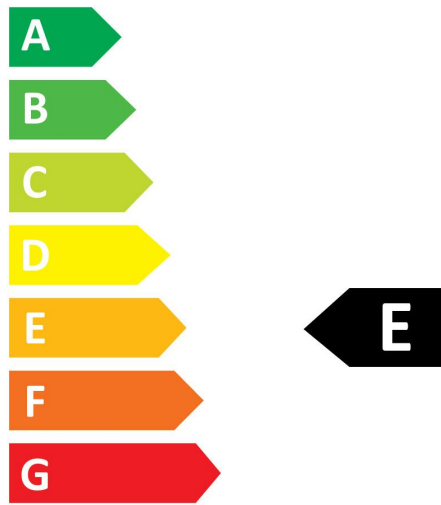

19
kWh/1000h

2019/2015