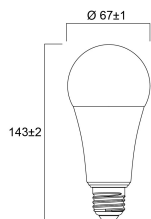

TECHNICAL DRAWINGS