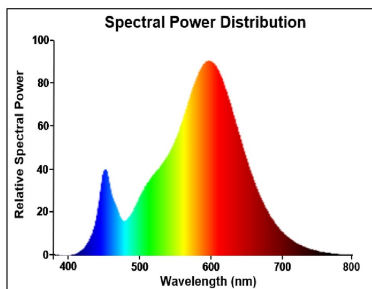

ToLEDo GLS

ToLEDo GLS V8 2450LM 827 E27 SL

0030024

Nominal Product Diameter (mm)	67
Weight (kg)	0.084

Packaging

Single packaging type	Carton
Product EAN number	5410288300245
Packaging single length / height (cm)	7.0
Packaging single width (cm)	7.0
Packaging single depth (cm)	15.2
DUN14 (outer)	15410288300242
Units per outer package	6
Packaging outer length / height (cm)	22.1
Packaging outer width (cm)	15.0
Packaging outer depth (cm)	16.0

Safety data

Optimal operating condition (°C)	-20-40
Breakage cleaning instructions	Not applicable
Special purpose lamp	No
Dry applications use only	Yes
Suitable for household illumination	Yes
Safety message	Not Suitable for totally enclosed fixtures

PHOTOMETRY

TECHNICAL DRAWINGS