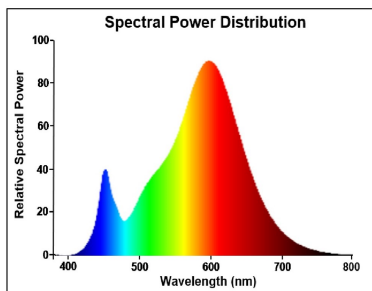

ToLEDo Retro GLS Dimmable

ToLEDo RT GLS V5 CL DIM 806LM 827 E27 SL

0029313

Units per outer package	6
Packaging outer length / height (cm)	20.6
Packaging outer width (cm)	14.0
Packaging outer depth (cm)	13.0

Safety data

Optimal operating condition (°C)	-10-45
Breakage cleaning instructions	Not applicable
Special purpose lamp	No
Dry applications use only	Yes
Suitable for household illumination	Yes
Safety message	Not Suitable for totally enclosed fixtures

PHOTOMETRY

TECHNICAL DRAWINGS