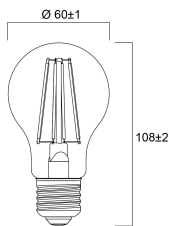

TECHNICAL DRAWINGS