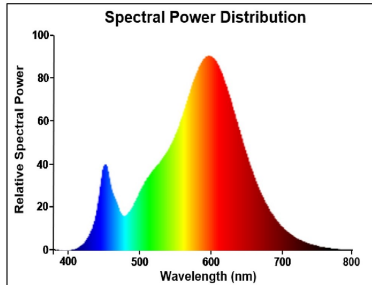

### Optical data

|  |           |
|--|-----------|
| Luminous flux (lm)                           | 806       |
| Luminous flux (Rated) (lm)                   | 806       |
| Colour temperature (K)                       | 2700      |
| Light colour                                 | Homelight |
| CRI (Ra)                                     | 80        |
| Colour Variation Initial (SDCM)              | SDCM6     |
| Photobiological Risk Group                   | RG1       |
| Lumen maintenance at end of nominal life (%) | 70        |

## PHOTOMETRY