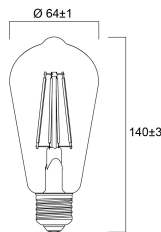

TECHNICAL DRAWINGS