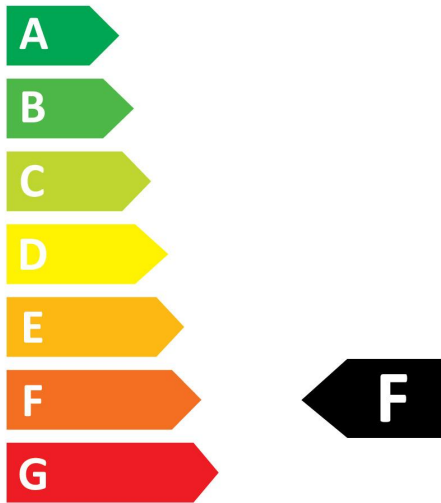

ToLEDo GLS

ToLEDo GLS 806LM 827 B22 SL4

0029636

Packaging single width (cm)	6.1
Packaging single depth (cm)	11.2
DUN14 (outer)	15410288296361
Units per outer package	6
Packaging outer length / height (cm)	37.9
Packaging outer width (cm)	22.1
Packaging outer depth (cm)	12.4

Safety data

Optimal operating condition (°C)	-20-40
Breakage cleaning instructions	Not applicable
Special purpose lamp	No
Dry applications use only	Yes
Suitable for household illumination	Yes
Safety message	Not Suitable for totally enclosed fixtures

PHOTOMETRY

TECHNICAL DRAWINGS

ToLEDo GLS

ToLEDo GLS 806LM 827 B22 SL4

0029636

SYLVANIA

0029636

8
kWh/1000h

2019/2015