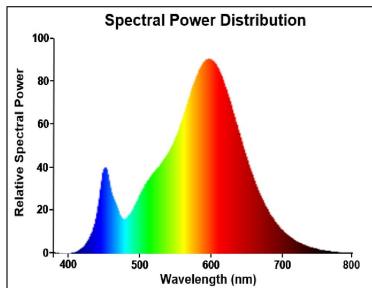

ToLEDo GLS

ToLEDo GLS 806LM 827 B22 SL4

0029636

Packaging single width (cm)	6.1
Packaging single depth (cm)	11.2
DUN14 (outer)	15410288296361
Units per outer package	6
Packaging outer length / height (cm)	37.9
Packaging outer width (cm)	22.1
Packaging outer depth (cm)	12.4

Safety data

Optimal operating condition (°C)	-20-40
Breakage cleaning instructions	Not applicable
Special purpose lamp	No
Dry applications use only	Yes
Suitable for household illumination	Yes
Safety message	Not Suitable for totally enclosed fixtures

PHOTOMETRY

TECHNICAL DRAWINGS