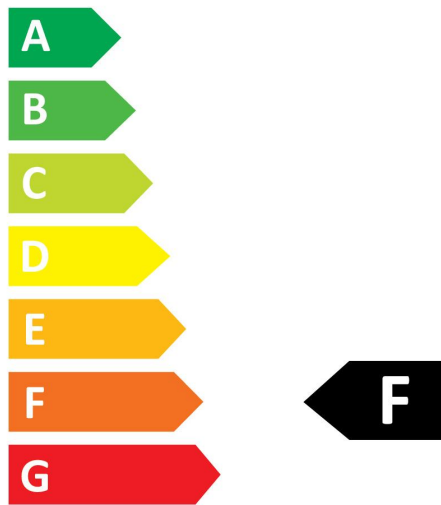

ToLEDo GLS

ToLEDo GLS 806LM 827 B22 SL4

0029636

0029636

8
kWh/1000h

2019/2015