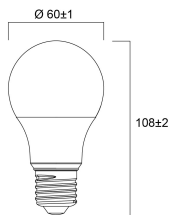

TECHNICAL DRAWINGS