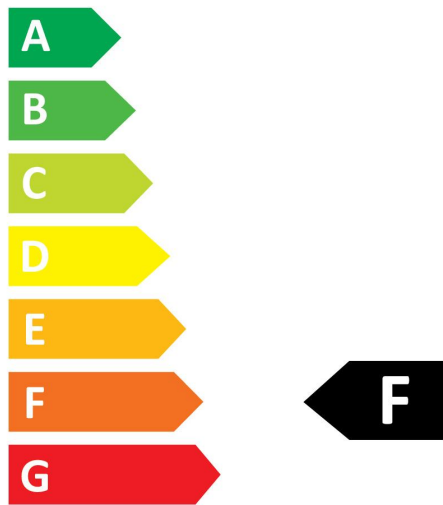

ToLEDo Retro Ball Dimmable
ToLEDo RT Ball V5 ST DIM 470LM 840 E27 SL
0029495

0029495

5
kWh/1000h

2019/2015