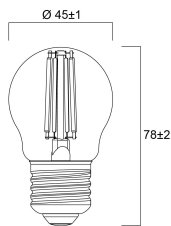

TECHNICAL DRAWINGS