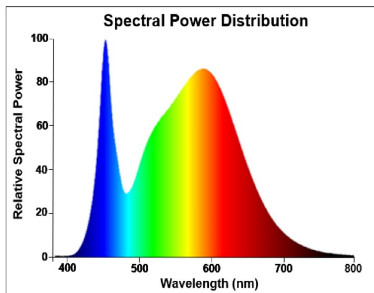

ToLEDo Retro Ball Dimmable

ToLEDo RT Ball V5 ST DIM 470LM 840 E27 SL

0029495

Packaging single depth (cm)	5.0
DUN14 (outer)	15410288294954
Units per outer package	6
Packaging outer length / height (cm)	15.8
Packaging outer width (cm)	10.7
Packaging outer depth (cm)	10.5

Safety data

Optimal operating condition (°C)	-10-45
Breakage cleaning instructions	Not applicable
Special purpose lamp	No
Dry applications use only	Yes
Suitable for household illumination	Yes
Safety message	Not Suitable for totally enclosed fixtures

PHOTOMETRY

TECHNICAL DRAWINGS