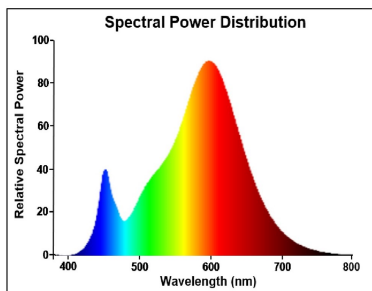

ToLEDo Retro GLS Dimmable

ToLEDo RT GLS V5 CL DIM 806LM 827 B22 SL
0029312

DUN14 (outer)	15410288293124
Units per outer package	6
Packaging outer length / height (cm)	20.6
Packaging outer width (cm)	14.0
Packaging outer depth (cm)	13.0

Safety data

Optimal operating condition (°C)	-10-45
Breakage cleaning instructions	Not applicable
Special purpose lamp	No
Dry applications use only	Yes
Suitable for household illumination	Yes
Safety message	Not Suitable for totally enclosed fixtures

PHOTOMETRY

TECHNICAL DRAWINGS