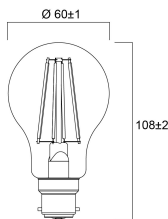

TECHNICAL DRAWINGS