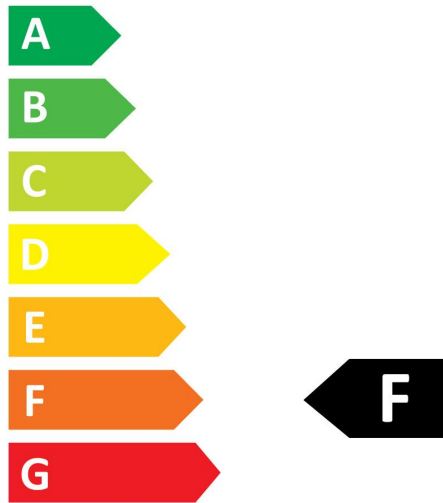

ToLEDo Retro Ball Dimmable
ToLEDo RT Ball V5 ST DIM 470LM 865 E14 SL
0029496

0029496

5
kWh/1000h