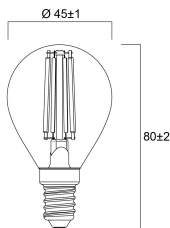

TECHNICAL DRAWINGS