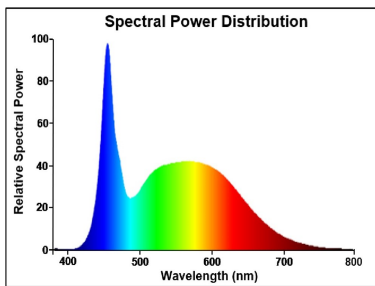

ToLEDo Retro Ball Dimmable

ToLEDo RT Ball V5 ST DIM 470LM 865 E14 SL

0029496

Packaging single depth (cm)	5.0
DUN14 (outer)	15410288294961
Units per outer package	6
Packaging outer length / height (cm)	15.8
Packaging outer width (cm)	10.7
Packaging outer depth (cm)	10.5

Safety data

Optimal operating condition (°C)	-10-45
Breakage cleaning instructions	Not applicable
Special purpose lamp	No
Dry applications use only	Yes
Suitable for household illumination	Yes
Safety message	Not Suitable for totally enclosed fixtures

PHOTOMETRY

TECHNICAL DRAWINGS