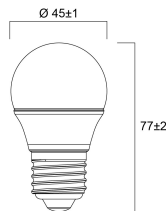

TECHNICAL DRAWINGS