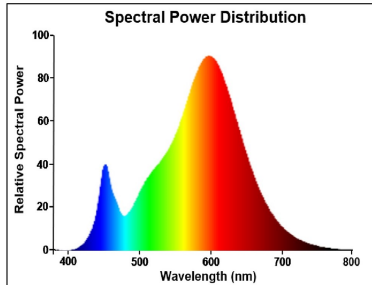

### Optical data

Luminous flux (lm)	470
Luminous flux (Rated) (lm)	470
Colour temperature (K)	2700
Light colour	Homelight
CRI (Ra)	80
Colour Variation Initial (SDCM)	SDCM6
Photobiological Risk Group	RG0
Lumen maintenance at end of nominal life (%)	70

## PHOTOMETRY