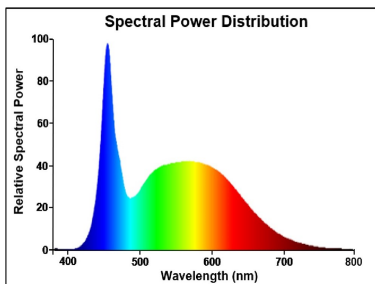

ToLEDo Retro GLS Dimmable

ToLEDo RT GLS V5 ST DIM 1055LM 865 E27 SL

0029319

Packaging single depth (cm)	12.0
DUN14 (outer)	15410288293193
Units per outer package	6
Packaging outer length / height (cm)	20.6
Packaging outer width (cm)	14.0
Packaging outer depth (cm)	13.0

Safety data

Optimal operating condition (°C)	-10-45
Breakage cleaning instructions	Not applicable
Special purpose lamp	No
Dry applications use only	Yes
Suitable for household illumination	Yes
Safety message	Not Suitable for totally enclosed fixtures

PHOTOMETRY

TECHNICAL DRAWINGS